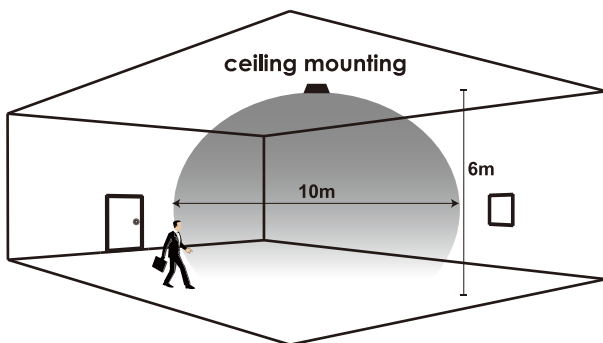

Input Voltage / 输入电压: 220-240V Power Factor / 功率因数: 0.95
Weight / 重量: 1150g Dimensions / 尺寸: Ø400x122mm

PMMA diffuser
PMMA灯罩

CC400R-MS

Ceiling light with motion sensor

Detection Area

Tri-level Dimming Control