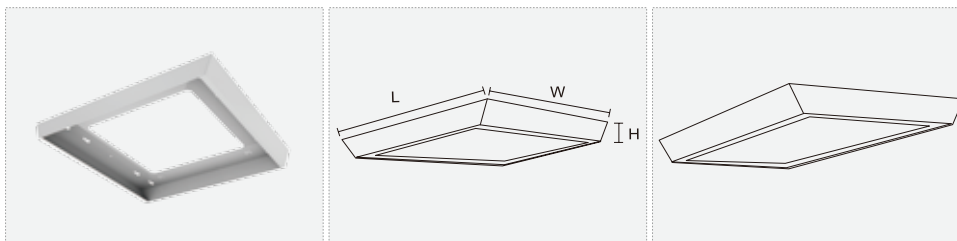

Suspension kits / 悬吊配件

Colour 颜色	Dimensions 尺寸	Model No. 型号
--------------	------------------	-----------------

N/A 1.5m "I" Connection
"I" 型吊绳

Colour 颜色	Dimensions 尺寸	Model No. 型号
--------------	------------------	-----------------

N/A 1.5m "Y" Connection
"Y" 型吊绳

* The Y sharp suspension is only suitable for use with 300mm wide LED panels

Recessed ceiling frame / 嵌入安装框架

Colour 颜色	Dimensions 尺寸	Model No. 型号
--------------	------------------	-----------------

White 625x625x40mm FRAME RC6060
White 325x1225x40mm FRAME RC30120
White 625x1225x40mm FRAME RC60120

Surface mounted frame / 明装框架

Colour 颜色	Dimensions 尺寸	Model No. 型号
--------------	------------------	-----------------

White 655x600x67mm FRAME SFA6060
White 355x1200x67mm FRAME SFA30120
White 655x1200x67mm FRAME SFA60120

Colour 颜色	Dimensions 尺寸	Model No. 型号
--------------	------------------	-----------------

White 603x603x48mm FRAME SFB6060
White 303x1203x48mm FRAME SFB30120
White 603x1203x48mm FRAME SFB60120