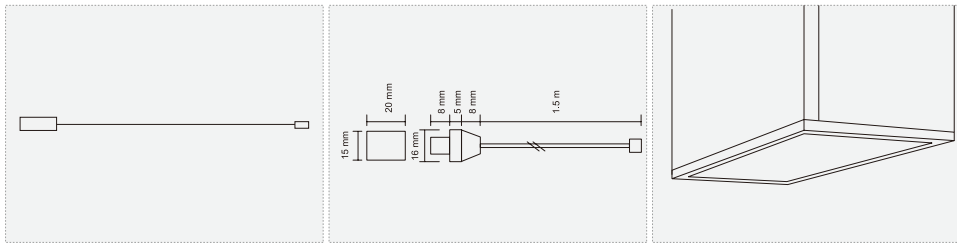

Suspension kits / 悬吊配件

Colour 颜色	Dimensions 尺寸	Model No. 型号
--------------	------------------	-----------------

N/A 1.5m "I" Connection
"I" 型吊绳

Colour 颜色	Dimensions 尺寸	Model No. 型号
--------------	------------------	-----------------

N/A 1.5m "Y" Connection
"Y" 型吊绳

* The Y sharp suspension is only suitable for use with 300mm wide LED panels

Recessed ceiling frame / 嵌入安装框架

Colour 颜色	Dimensions 尺寸	Model No. 型号
--------------	------------------	-----------------

White 625x625x40mm FRAME RC6060
White 325x1225x40mm FRAME RC30120
White 625x1225x40mm FRAME RC60120

Surface mounted frame / 明装框架

Colour 颜色	Dimensions 尺寸	Model No. 型号
--------------	------------------	-----------------

White 655x600x67mm FRAME SFA6060
White 355x1200x67mm FRAME SFA30120
White 655x1200x67mm FRAME SFA60120

Colour 颜色	Dimensions 尺寸	Model No. 型号
--------------	------------------	-----------------

White 603x603x48mm FRAME SFB6060
White 303x1203x48mm FRAME SFB30120
White 603x1203x48mm FRAME SFB60120