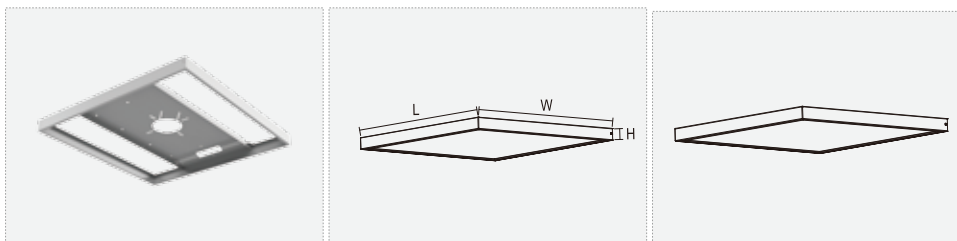

N/A 1.5m "Y" Connection
"Y" 型吊绳

* The Y sharp suspension is only suitable for use with 300mm wide LED panels

Recessed ceiling frame / 嵌入安装框架

Colour 颜色	Dimensions 尺寸	Model No. 型号
--------------	------------------	-----------------

White 625x625x40mm FRAME RC6060
White 325x1225x40mm FRAME RC30120
White 625x1225x40mm FRAME RC60120

Surface mounted frame / 明装框架

Colour 颜色	Dimensions 尺寸	Model No. 型号
--------------	------------------	-----------------

White 655x600x67mm FRAME SFA6060
White 355x1200x67mm FRAME SFA30120
White 655x1200x67mm FRAME SFA60120

Colour 颜色	Dimensions 尺寸	Model No. 型号
--------------	------------------	-----------------

White 603x603x48mm FRAME SFB6060
White 303x1203x48mm FRAME SFB30120
White 603x1203x48mm FRAME SFB60120