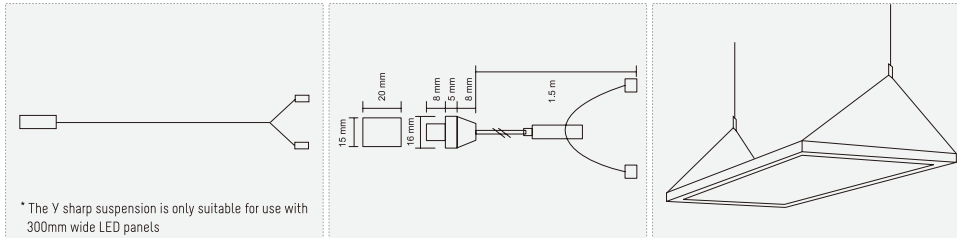

Suspension kits / 悬吊配件

Colour 颜色	Dimensions 尺寸	Model No. 型号
--------------	------------------	-----------------

N/A 1.5m "I" Connection
"I" 型吊绳

Colour 颜色	Dimensions 尺寸	Model No. 型号
--------------	------------------	-----------------

N/A 1.5m "Y" Connection
"Y" 型吊绳

* The Y sharp suspension is only suitable for use with 300mm wide LED panels

Recessed ceiling frame / 嵌入安装框架

Colour 颜色	Dimensions 尺寸	Model No. 型号
--------------	------------------	-----------------

White 655x600x67mm FRAME SFA6060
White 355x1200x67mm FRAME SFA30120
White 655x1200x67mm FRAME SFA60120

Colour 颜色	Dimensions 尺寸	Model No. 型号
--------------	------------------	-----------------

White 603x603x48mm FRAME SFB6060
White 303x1203x48mm FRAME SFB30120
White 603x1203x48mm FRAME SFB60120