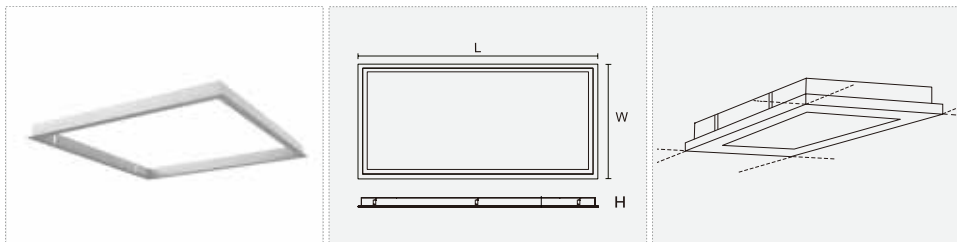

Suspension kits / 悬吊配件

Colour 颜色	Dimensions 尺寸	Model No. 型号
--------------	------------------	-----------------

N/A 1.5m "I" Connection
"I" 型吊绳

Colour 颜色	Dimensions 尺寸	Model No. 型号
--------------	------------------	-----------------

N/A 1.5m "Y" Connection
"Y" 型吊绳

* The Y sharp suspension is only suitable for use with 300mm wide LED panels

Recessed ceiling frame / 嵌入安装框架

Colour 颜色	Dimensions 尺寸	Model No. 型号
--------------	------------------	-----------------

White 625x625x40mm FRAME RC6060
White 325x1225x40mm FRAME RC30120
White 625x1225x40mm FRAME RC60120

Surface mounted frame / 明装框架

Colour 颜色	Dimensions 尺寸	Model No. 型号
--------------	------------------	-----------------

White 655x600x67mm FRAME SFA6060
White 355x1200x67mm FRAME SFA30120
White 655x1200x67mm FRAME SFA60120

Colour 颜色	Dimensions 尺寸	Model No. 型号
--------------	------------------	-----------------

White 603x603x48mm FRAME SFB6060
White 303x1203x48mm FRAME SFB30120
White 603x1203x48mm FRAME SFB60120