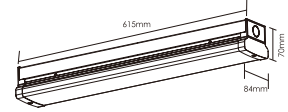

Perfect Batten Light with Motion Sensor & Emergency Function

感应、应急全能支架灯

- Replacement for fluorescent lamps
- Surface mounted diffused batten
- Pressed steel casing and polycarbonate diffuser
- Built-in high efficiency SMD LED chips
- With constant current LED driver
- Suitable for use in emergency lighting systems
- High power factor >0.95
- Long life, average 30,000 hours

Input Voltage / 输入电压 : 220-240V Power Factor / 功率因数: 0.95
 Weight / 重量 : 1000g Dimensions / 尺寸: 615x84x70mm

BAS 4ft

Power 功率	CRI 显色指数	Beam Angles 光束角	Lumens 流明	CCT 色温	Model No. 型号
40W	82	120°	4000lm	4000K	BA 4ft 40W 4000K
			4000lm	5700K	BA 4ft 40W 5700K
40W	82	120°	4000lm	4000K	BA 4ft 40W 4000K-MS ¹
			4000lm	5700K	BA 4ft 40W 5700K-MS ¹
40W	82	120°	4000lm	4000K	BA 4ft 40W 4000K-EM ²
			4000lm	5700K	BA 4ft 40W 5700K-EM ²
40W	82	120°	4000lm	4000K	BA 4ft 40W 4000K-MS-EM ^{1,2}
			4000lm	5700K	BA 4ft 40W 5700K-MS-EM ^{1,2}

Input Voltage / 输入电压 : 220-240V Power Factor / 功率因数: 0.95
 Weight / 重量 : 1950g Dimensions / 尺寸: 1221x84x70mm

BAS 5ft

Power 功率	CRI 显色指数	Beam Angles 光束角	Lumens 流明	CCT 色温	Model No. 型号
60W	82	120°	6000lm	4000K	BAS 5ft 60W 4000K
			6000lm	5700K	BAS 5ft 60W 5700K

Input Voltage / 输入电压 : 220-240V Power Factor / 功率因数: 0.95
 Weight / 重量 : 2250g Dimensions / 尺寸: 1523x84x70mm

*1. Motion sensor / 微波感应 *2. Emergency / 应急