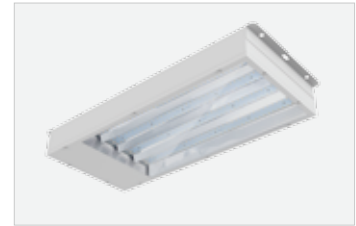

LB120+(IP54)

Power 功率	CRI 显色指数	Beam Angles 光束角	Lumens 流明	CCT 色温	Model No. 型号
120W	82	95°	13200lm	5000K	LB120+(IP54)-5000K

Input Voltage / 输入电压: 220-240V Power Factor / 功率因数: 0.95
Weight / 重量: 5900g Dimensions / 尺寸: 800x330x95mm