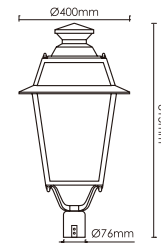

Garden Light

庭院灯

- Die-cast aluminum Housing(ADC12)
- Powder coated finish
- High efficiency SMD LED chip
- Glass diffuser material
- Built-in constant current LED driver
- Stainless steel bolts
- Long life, average 50,000 hours
- IP65
- IK08

Input Voltage / 输入电压: 220-240V Power Factor / 功率因数: 0.95
 Weight / 重量: 6800g Dimensions / 尺寸: Ø400x815mm

Street Light Distribution Types / 街灯出光分布类型

Distribution Pattern Uses
光形运用范例