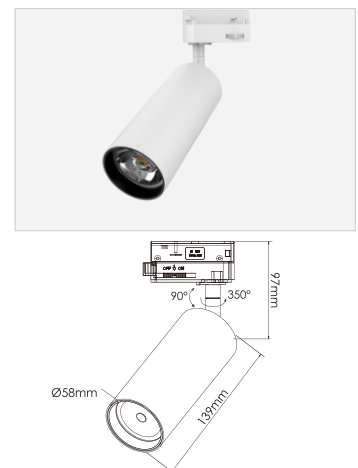

## 轨道灯

### Features / 产品特点

- The professional choice for replacing Metal Halide
- Three wired track light
- Extruded aluminium spotlight housing
- Simple and elegant appearance
- Flicker-free
- Anti-glare reflector design, UGR<15
- Lock design for reflector, easy replacement of reflector for angles
- Spotlight head rotates through 350°, pivots through 90°
- Service life up to 50,000 hours at 70 % luminous flux
- 专业商业照明，替换传统金卤灯
- 三线轨道设计
- 本体铝挤型材高效散热
- 简洁大方外观工业设计
- 无频闪驱动
- 防眩光铝反光杯，UGR<15
- 反光杯扣装结构，方便角度更换
- 灯体350° 旋转，90° 摆头调节，全方位照射
- 使用寿命长达50,000小时

Input Volatage/ 输入电压 : 220-240V Power Factor/ 功率因数: 0.95

Weight / 重量 : 450g

Dimensions / 尺寸 : Ø58x139x97mm