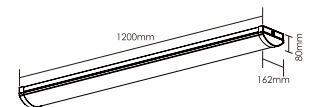

Wide Body LED Batten

宽体支架灯

- Replacement for fluorescent lamps
 - Metal stamped housing with powder coated finish
 - Reeded opal PC extrusion diffuser provides even light distribution
 - Detachable lower endcaps, assemble without screws
 - Select colour temperature with dip switch
 - Flicker-Free constant current LED driver
 - Built-in high efficiency SMD LED chips
 - High power factor >0.95
 - Long life, average 30,000 hours
 - IP54 Rated
- 替代传统荧光灯支架使用
 - 金属支架粉末喷涂
 - 高强度PC挤出条纹乳白灯罩，出光均匀柔和
 - 端盖上下分离，无螺丝安装
 - 拨码调节色温
 - 无频闪恒流驱动
 - 高光效SMD LED芯片
 - 功率因素>0.95
 - 长寿命30,000小时
 - IP54防护等级

BAW12

Power 功率	CRI 显色指数	Beam Angles 光束角	Lumens 流明	CCT 色温	Model No. 型号
40W	82	120°	4200lm/4600lm/4400lm	3000K/4000K/5700K	BAW12TC-40W

Input Voltage / 输入电压: 220-240V Power Factor / 功率因数: 0.95
 Weight / 重量: 2700g Dimensions / 尺寸: 1200x162x80mm

BAW15

Power 功率	CRI 显色指数	Beam Angles 光束角	Lumens 流明	CCT 色温	Model No. 型号
60W	82	120°	6300lm/6900lm/6600lm	3000K/4000K/5700K	BAW15TC-60W

Input Voltage / 输入电压: 220-240V Power Factor / 功率因数: 0.95
 Weight / 重量: 3100g Dimensions / 尺寸: 1500x162x80mm