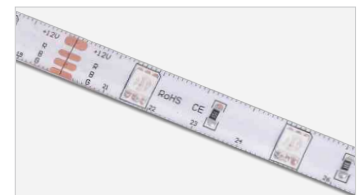

# Smart Dimmable & Color Changing RGB LED Flex Strip

智能调光调色 RGB LED软灯条

## Features / 产品特点

- Dimmable & Colour Changing
  - Could be programmed to change or sync to music
  - Timing function
  - Wirelessly controlled by iOS or Android devices with scenes and grouping
  - Powerful Bluetooth Mesh Networking, no gateway required
  - 3M self-adhesive backing for easy installation
- 亮度和色彩可调
  - 可编程控制或与音乐同步
  - 定时功能
  - 通过iOS或Android设备无线控制, 便捷的场景设置和分组控制
  - 强大的蓝牙Mesh组网功能, 无需网关
  - 3M 自粘背胶, 方便安装

Power/Meter 功率/米	CRI 显色指数	Efficacy 光效	Lumens/Meter 流明/米	CCT 色温	Model No. 型号
7.2W	N/A	N/A	250lm	RGB	F10-5050RGB-12-30-IP20
			250lm	RGB	F10-5050RGB-12-30-IP65

Package / 包装: 5m/Reel    Dimensions / 尺寸: 5000x10x3.5mm

Power/Meter 功率/米	CRI 显色指数	Efficacy 光效	Lumens/Meter 流明/米	CCT 色温	Model No. 型号
14.4W	N/A	N/A	500lm	RGB	FL10-5050RGB-24-60-IP20
			500lm	RGB	FL10-5050RGB-24-60-IP65

Package / 包装: 5m/Reel    Dimensions / 尺寸: 5000x10x3.5mm